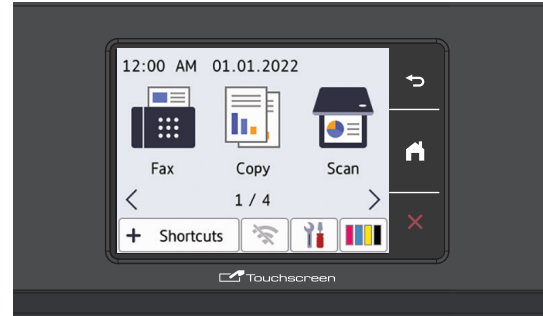

THE NEXT GENERATION IN PRINT

MAXIDRIVE - Brother's patented print chip uses a unique dual transformational piezoelectric system that emits ink at high-power. This greatly enhanced print quality, boost print speed and make machine life more durable.

FUNCTIONALITY AT A TAP

Navigate print jobs and printer functions effortlessly with the 3.5" colour LCD touchscreen*. With built-in Ethernet and wireless capabilities, connect all your devices to one MFC for extra convenience.

* Applicable to MFC-J2740DW InkBenefit and MFC-J3940DW InkBenefit

600 HIGH CAPACITY TRAYS

Versatile paper handling increases productivity. Two paper trays with 500 sheets combined capacity help minimize refills. The trays accept up to A3 paper size to minimize switching between A4 and A3 papers. In addition, the multi-purpose tray holds up to and extra 100 sheets* of multiple paper types, allowing printing on envelopes, cardstock and other media for diverse printing needs.

* Applicable to MFC-J2740DW InkBenefit and MFC-J3940DW InkBenefit

FLEXIBLE CONNECTIVITY

Brother Mobile Connect App

Print and scan from any mobile devices.

WebConnect

Print from popular cloud storages without using your computer.

Brother Cloud Apps

Access innovative cloud-based applications directly on the MFC.