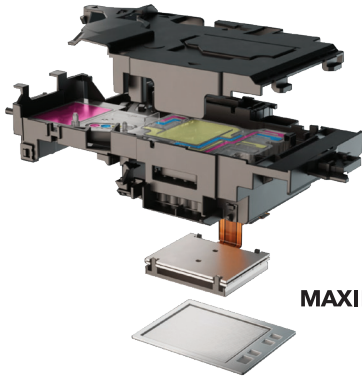

MAXIDRIVE

THE NEXT GENERATION IN PRINT

MAXIDRIVE - Brother's patented print chip uses a unique dual transformational piezoelectric system that emits ink at high-power. This greatly enhanced print quality, boost print speed and make machine life more durable.

FUNCTIONALITY AT A TAP

Navigate print jobs and printer functions effortlessly with the 3.5" colour LCD touchscreen*. With built-in Ethernet and wireless capabilities, connect all your devices to one MFC for extra convenience.

* Applicable to MFC-J2740DW InkBenefit and MFC-J3940DW InkBenefit